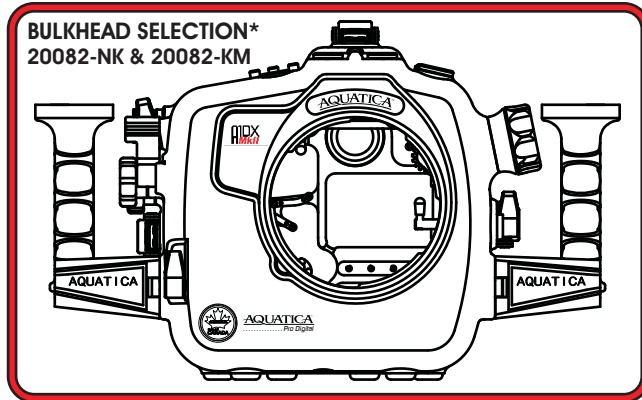

A1DX MKII

AQUATICA™

Canada

Digital

For Canon 1DX MK II

* Bulkhead connections

20082-NK Double Nikonos connectors
20082-KM One Ikelite 2 pins connector

(to know more about connectors refer to our website at www.aquatica.ca)