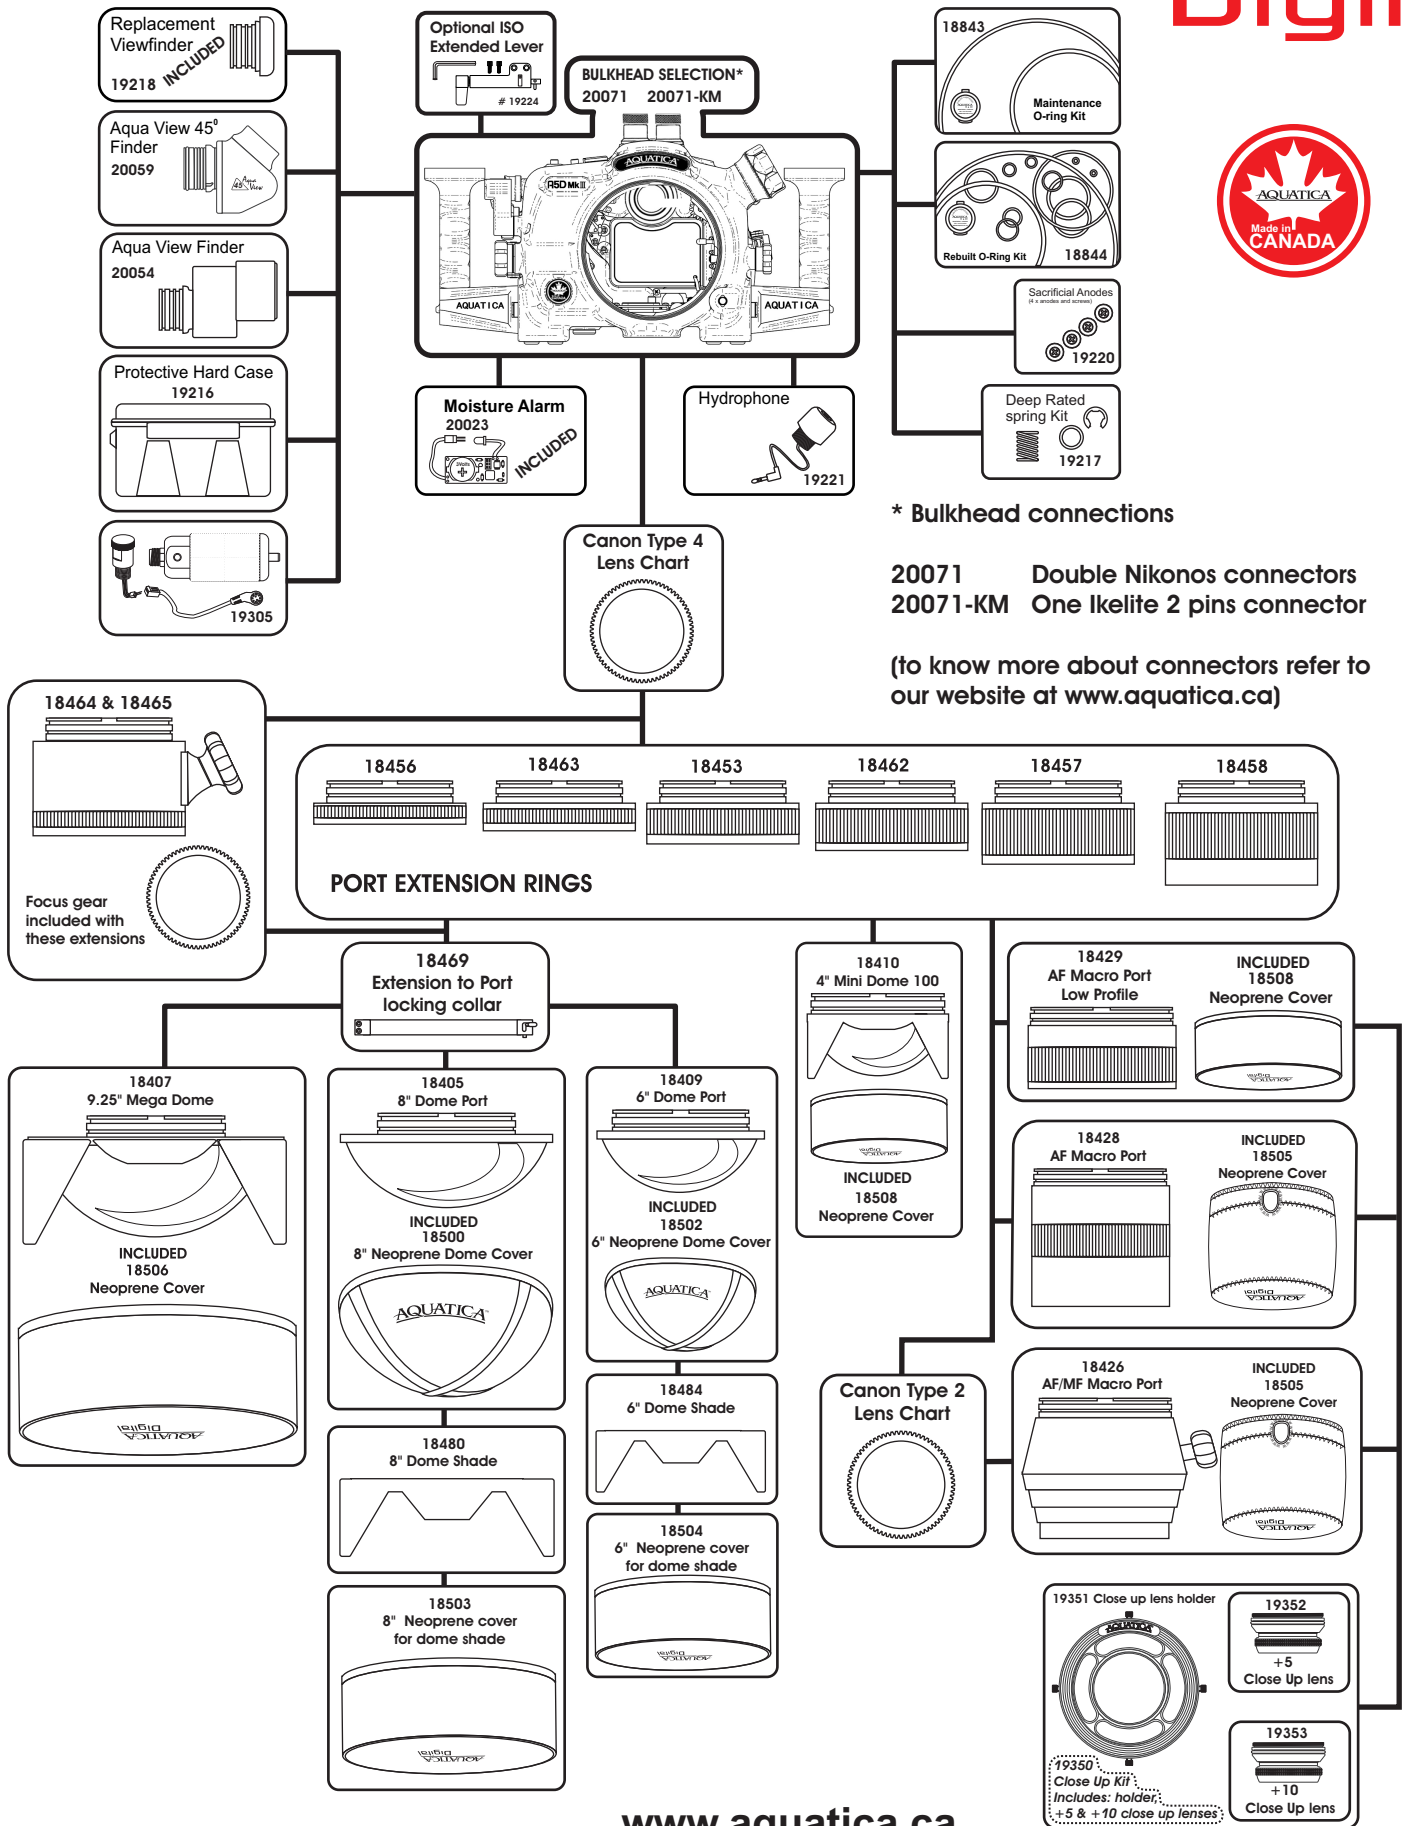

Aquatica A5D Mk III

For Canon 5D Mk III

AQUATICA™

Digital

System Chart

* Bulkhead connections

20071 Double Nikonos connectors
20071-KM One Ikelite 2 pins connector

(to know more about connectors refer to our website at www.aquatica.ca)