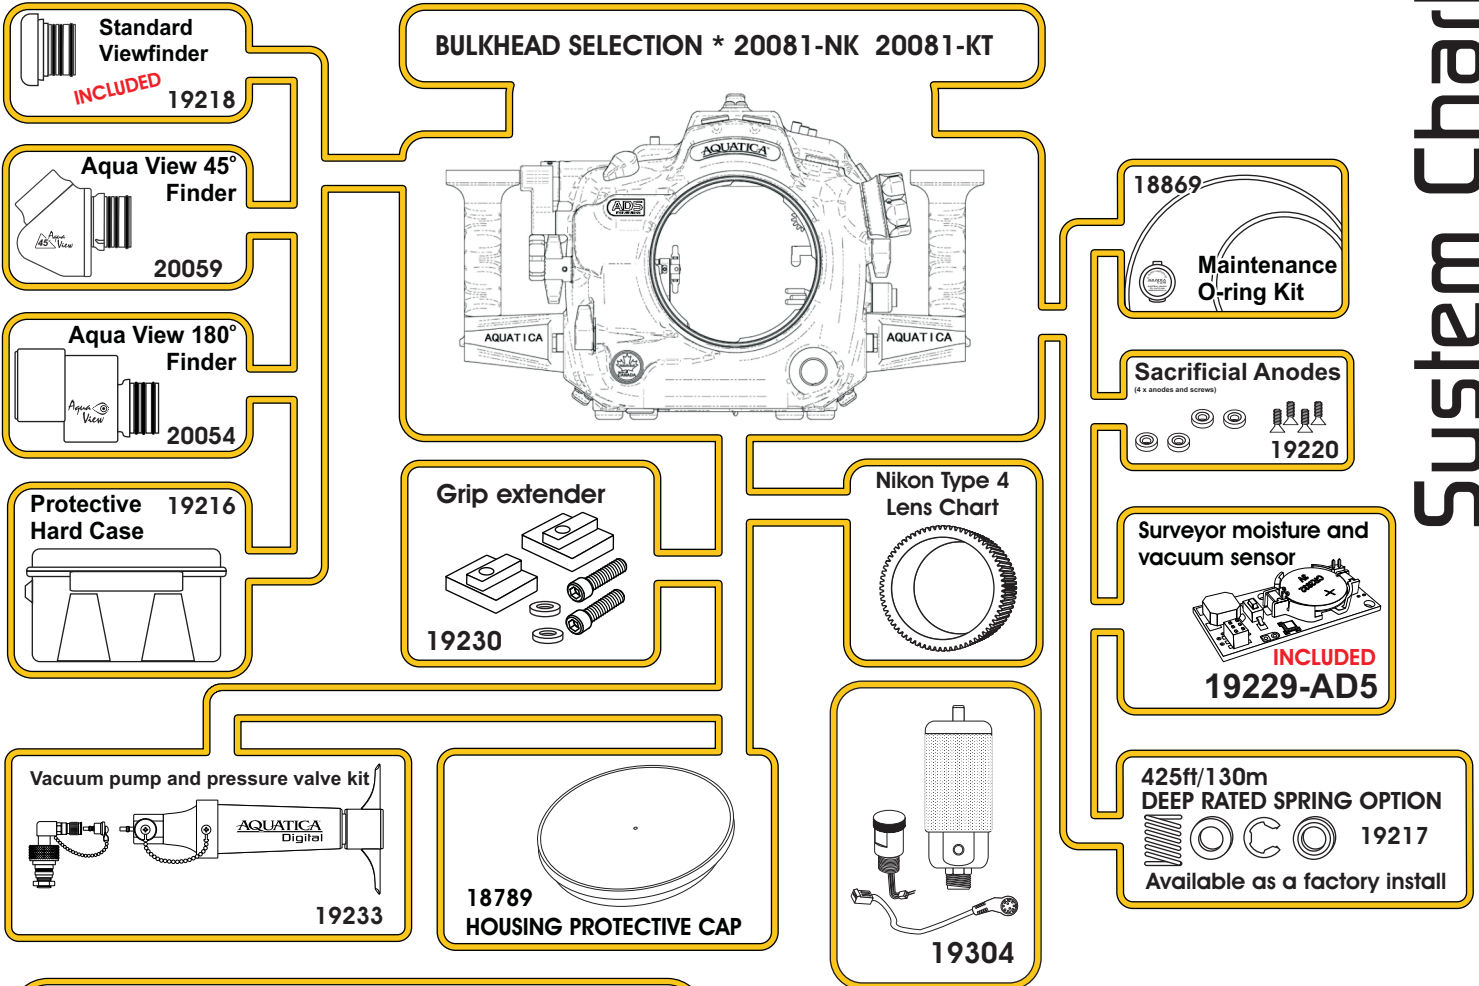

AD5 PRO HOUSING

For Nikon D5

System Chart

*** Bulkhead connections**

20081-NK Double Nikonos connectors
 20081-KT One Ikelite 5 pins connector

(to know more about connectors refer to our website at www.aquatica.ca)