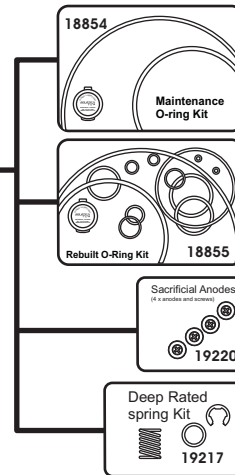

Aquatica A7D Mk II

For Canon 7D MkII

AQUATICA™

Digital

System Chart

* Bulkhead connections

- 20077-NK Double Nikonos connectors
- 20077-OPT Double Optical connectors
- 20077-HYB One optical & one Nikonos connectors
- 20077-KM One Ikelite 2 pins connector
- 20077-KT Ikelite internal TTL Circuit and connector