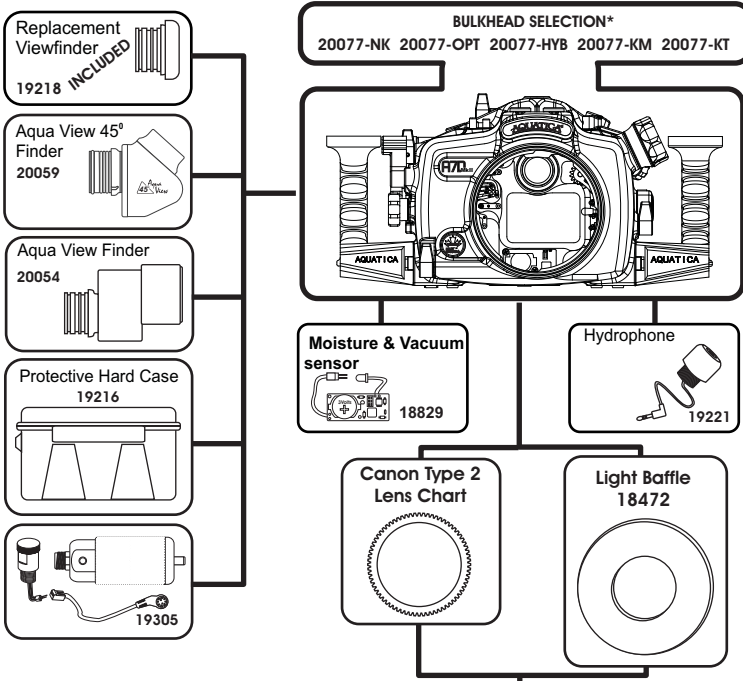

Aquatica A7D Mk II

For Canon 7D MkII

AQUATICA™

Digital

System Chart

* Bulkhead connections

- 20077-NK Double Nikonos connectors
- 20077-OPT Double Optical connectors
- 20077-HYB One optical & one Nikonos connectors
- 20077-KM One Ikelite 2 pins connector
- 20077-KT Ikelite internal TTL Circuit and connector