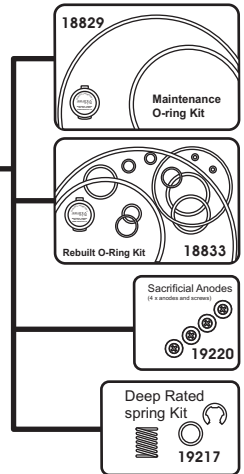

Aquatica AD300s

For Nikon D300s

AQUATICA™

Digital

System Chart

* Bulkhead connections

20064 Double Nikonos connectors
 20064-OPT Double Optical connectors
 20064-HYB One optical & one Nikonos connectors
 20064-KT One Ikelite 5 pins connector
 20064-KM One Ikelite 2 pins connector