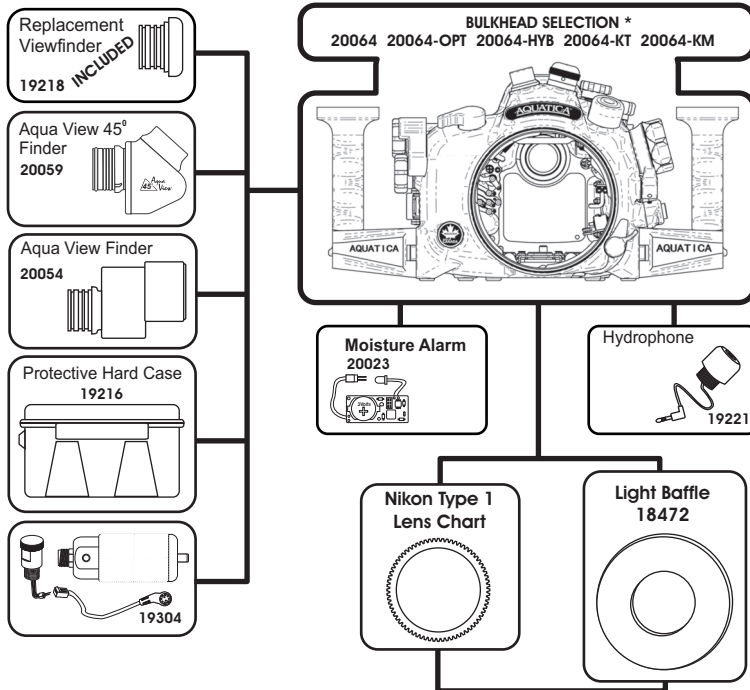

Aquatica AD300s

For Nikon D300s

AQUATICA™

Digital

System Chart

* Bulkhead connections

20064 Double Nikonos connectors
 20064-OPT Double Optical connectors
 20064-HYB One optical & one Nikonos connectors
 20064-KT One Ikelite 5 pins connector
 20064-KM One Ikelite 2 pins connector