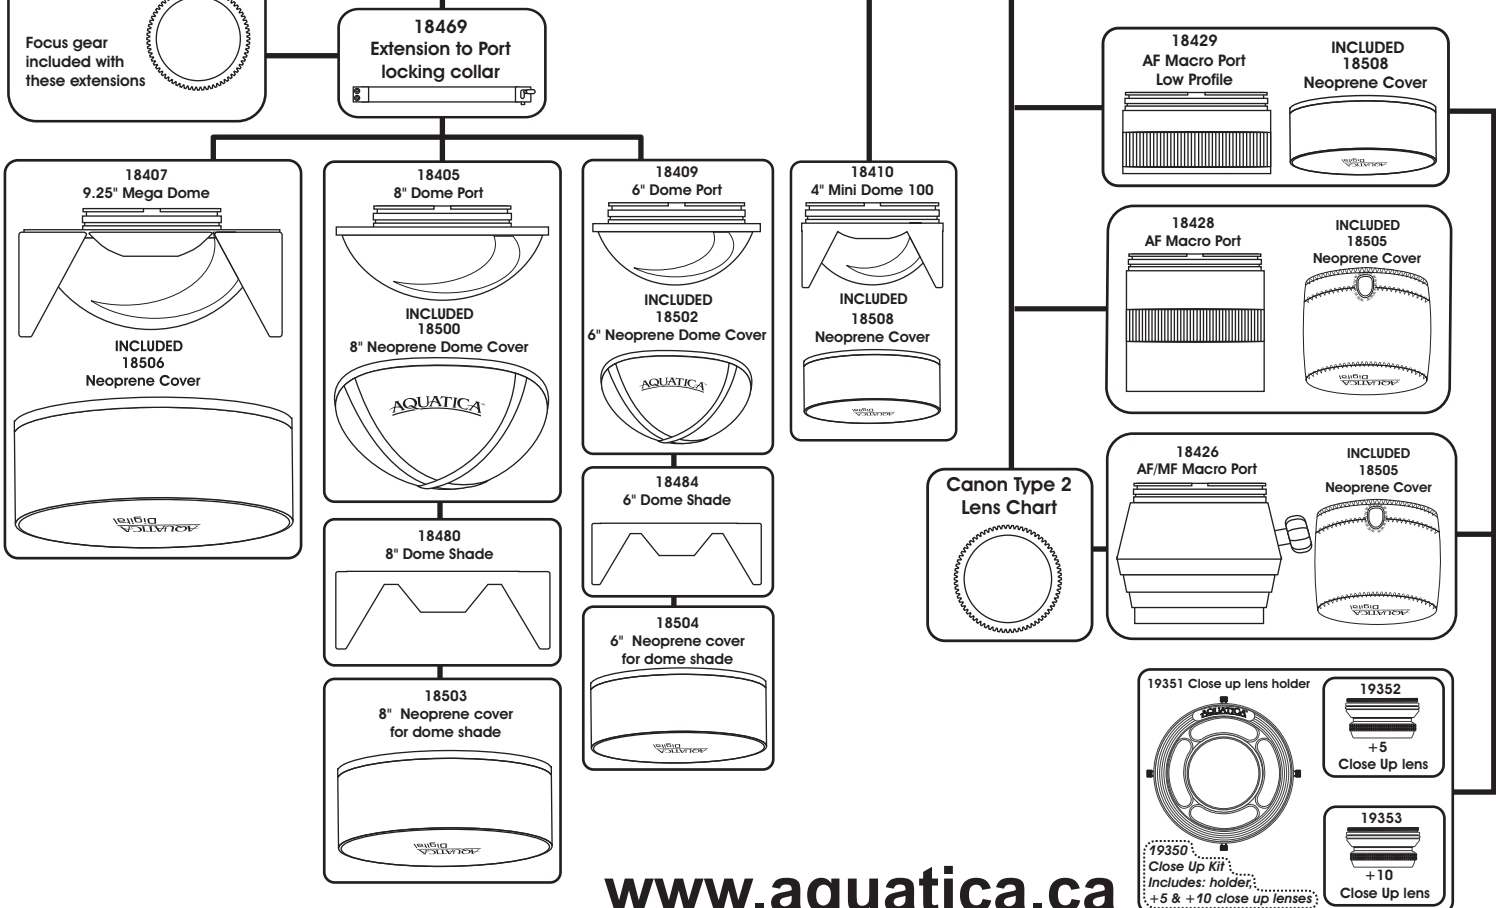

Aquatica AT2i housing for Canon T2i/550D

AQUATICA™

Digital

System Chart

www.aquatica.ca