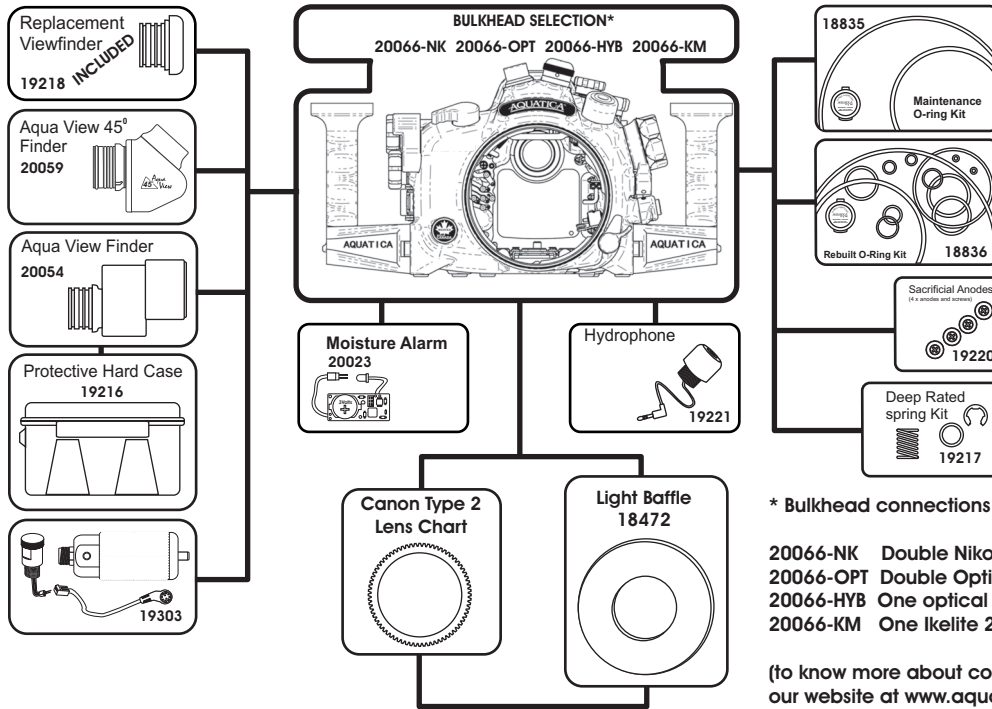

Aquatica AT2i housing for Canon T2i/550D

AQUATICA™

Digital

System Chart

www.aquatica.ca